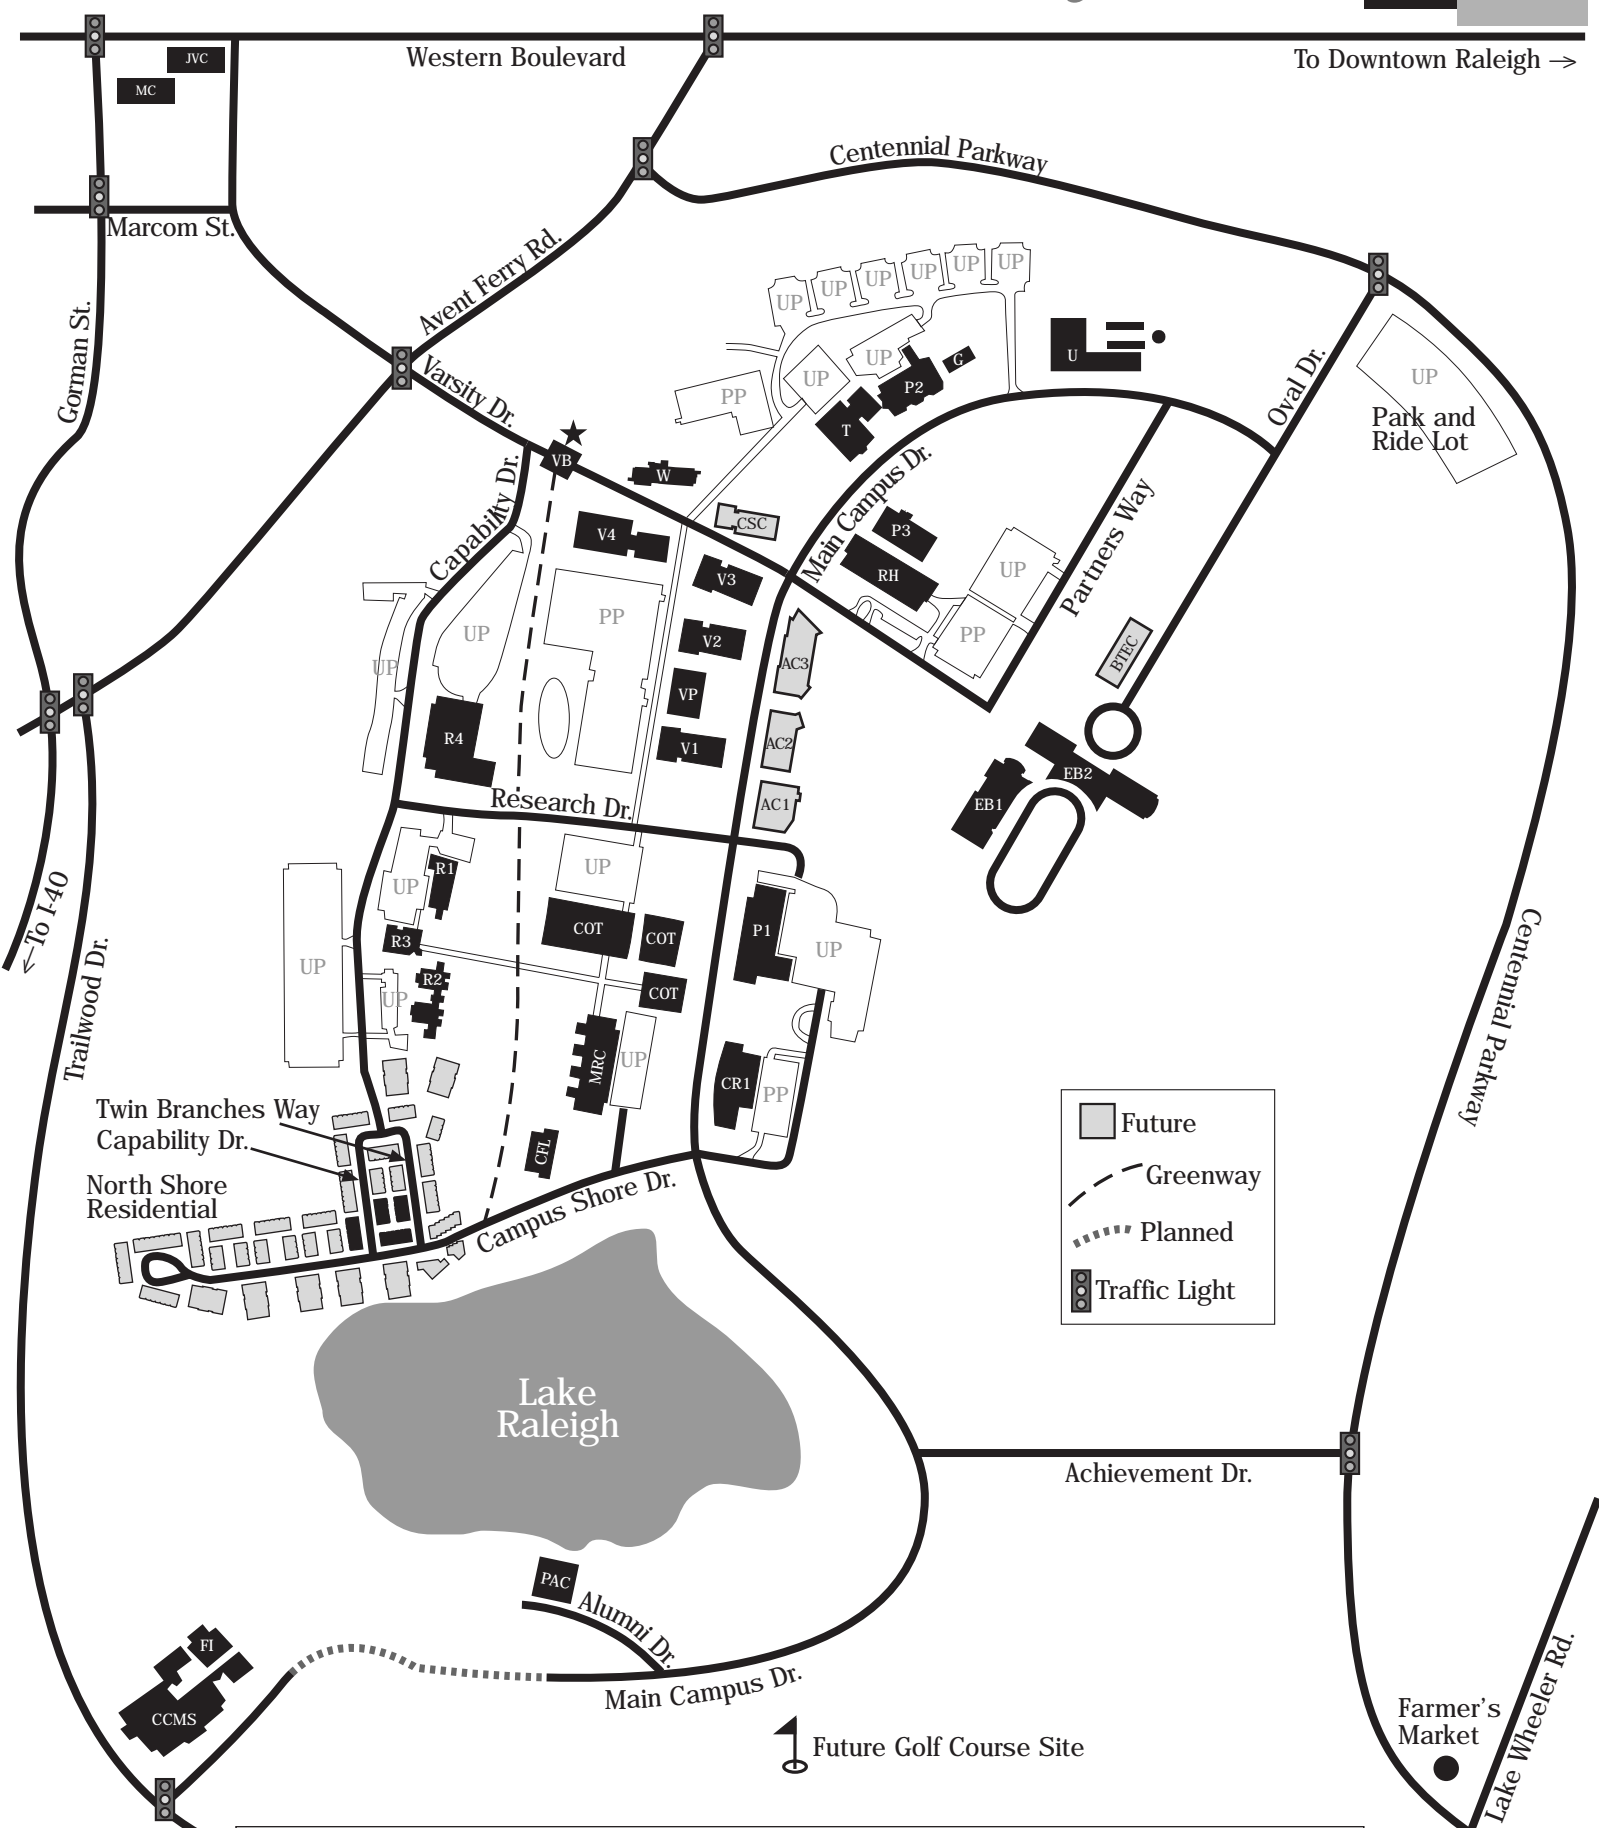

# Centennial Campus NC State University

- |  |                                      |
|--|--------------------------------------|
| AC1 — Alliance Center I                                | P3 — Partners III                    |
| AC2 — Alliance Center II                               | PAC — Park Alumni Center             |
| AC3 — Alliance Center III                              | PP — Private Parking                 |
| BTEC — Biomufacturing Training and Education Center    | R1 — Research I                      |
| CCMS — Centennial Campus Middle School                 | R2 — Research II                     |
| CFL — Constructed Facilities Lab                       | R3 — Research III                    |
| CR1 — Corporate Research I                             | R4 — Research IV                     |
| CSC — Centennial Science Center                        | RH — Red Hat                         |
| COT — College of Textiles                              | T — Toxicology                       |
| EB1 — Engineering Building I - College of Engineering  | U — Centennial Campus Utility Plant  |
| EB2 — Engineering Building II - College of Engineering | UP — University Parking              |
| FI — Friday Institute for Educational Innovation       | V1 — Venture I                       |
| G — Greenhouse   | V2 — Venture II                      |
| JVC — NCSU Joyner Visitor Center                       | V3 — Venture III                     |
| MC — McKimmon Center                                   | V4 — Venture IV                      |
| MRC — Monteith Research Center                         | ★VB — Visitor's Booth                |
| P1 — Partners I  | VP — Venture Place                   |
| P2 — Partners II                                       | W — NC Wildlife Resources Commission |